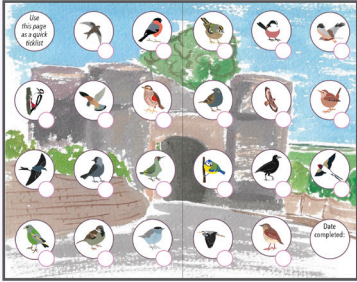

Birds of Winchelsea

75546a

deddc2

a746db

a82579 (50%)

75a835 (50%)

Baskerville
 ABCDEFGHIJKLMNOPQRSTUVWXYZ
 abcdefghijklmnopqrstuvwxyz 1234567890

Avenir Next Condensed
 ABCDEFGHIJKLMNOPQRSTUVWXYZ
 abcdefghijklmnopqrstuvwxyz 1234567890
 ISBN: 978-17398361-7-7

- Blackcap
- Blue Tit
- Bullfinch
- Buzzard
- Dunnock
- Goldcrest
- Great Spotted Woodpecker
- Greenfinch
- Green Woodpecker
- Grey Heron
- House Martin
- House Sparrow
- Jackdaw
- Kestrel
- Long-tailed Tit
- Marsh Harrier
- Redwing
- Rook
- Song Thrush
- Swallow
- Swift
- Wren